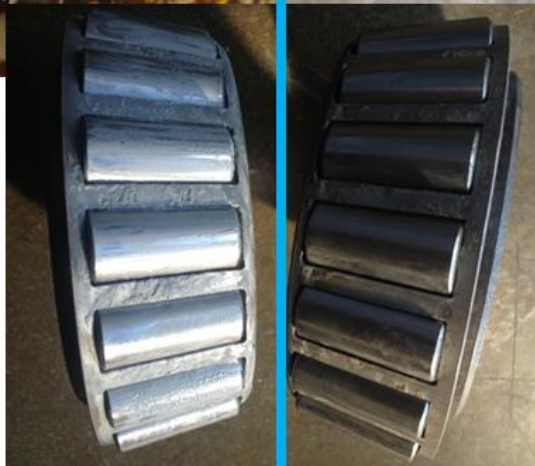

Aluminum Complex Competitor

PRO-ROLL
 Food Grade Grease

Pro-Roll leaves the bearings coated in grease... These bearings can be re-used!

Competitors grease:
 Had too much run-out..
 One missed greasing schedule resulted in a locked up bearing.